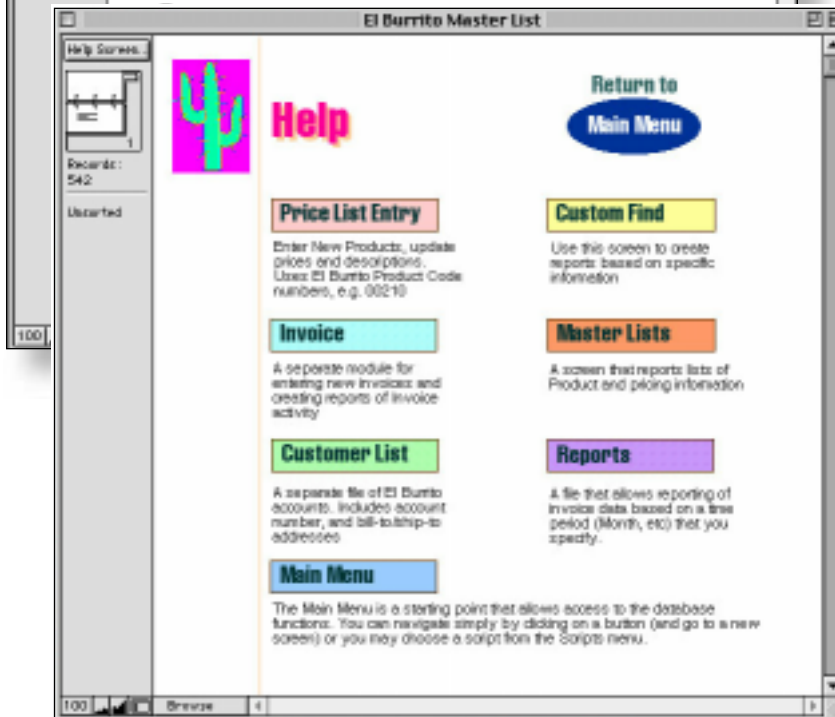

# INTERFACE DESIGN

Client: Advanced Recognition Technologies

smARTcar

Interactive Demo Concept

# INTERFACE DESIGN

CEC3SPACE

Client: El Burrito Salsa Company  
Database Project

Client: CEC3Space  
Splash Screen logo  
"Play" Button